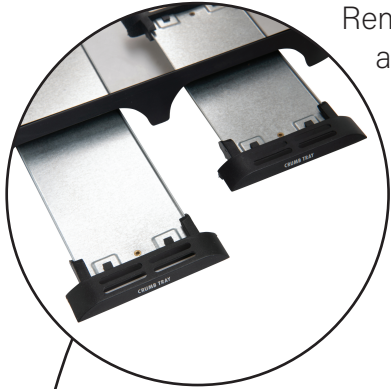

### Dims:

11inL x 11.1inW x 7.5inH  
(280mmL x 282mmW x 190mmH)

Removable crumb trays are accessed from back of toaster.

Wide Slots at 1.3in(33mm)W each

- Self-centering bread guides hold bread in place for a more even toast.
- Bread Lifter makes slices easier to remove.
- Anti-jam System

Toaster features **Reheat**, **Defrost**, **Bagel**, and **Cancel** functions, as well as a variable browning control dial. Illuminated LEDs indicate the activated function buttons.

Polished Stainless Steel Exterior